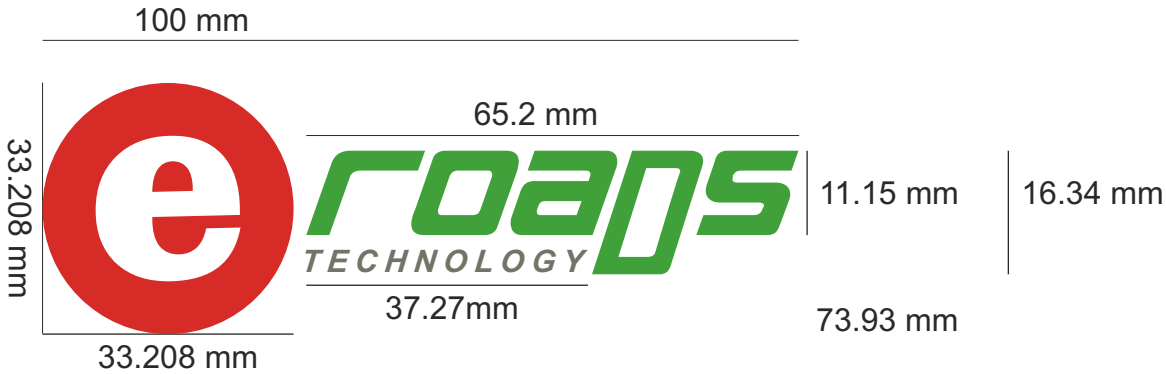

eROADS Technology Limited
The Brand eROADS Technology

Corporate Identity Manual

STANDARD LOGO

VISUAL IDENTITY DESCRIPTION

This particular logo has been designed keeping in mind the nature of the company and its future growth plans. The red circle symbolizes globe, its vast accessibility and connectivity. The word 'road' is slightly inclined towards the right hand side, giving it a moment and together the entire logo forms a key, a key or solution to every technological need.